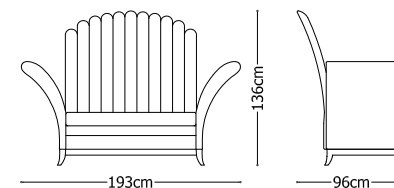

Its design combines the elegance of Renaissance with a modern touch. By the way, it has enough space for the other dreamer as well.

| 2013 | designer Indra Marcinkeviciene |

TECHNICAL DATA

| | |
|------------|---|
| Frame | plywood, chipboard, MDF |
| Upholstery | 30 - 45 kg/m ³ high resilience polyurethane, elastic belts |
| Cover | <ul style="list-style-type: none">• textile• vinyl• leather |
| Legs | upholstered plywood |